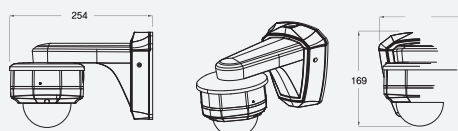

Day

Night

DOME CAMERA DIMENSIONS (mm)

WALL MOUNT BRACKET (OPTION)

TECHNICAL SPECIFICATIONS

Resolution	1000TVL
Image Sensor	1/2.9 inch SONY CMOS
Scanning System	2:1 Interlace
Effective Pixel	976(H) X 494(V) 480K pixels (NTSC) / 976(H) x 582(V) 570K pixels(PAL)
Min. Illumination	0Lux (IR ON)
Electronic Shutter	NTSC : 1/60 - 1/100,000 sec NTSC : 1/50 - 1/100,000 sec
Lens Type	Varifocal Lens 4-9mm
S/N Ratio	≥52 dB (AGC Off)
Video Output	CVBS:1.0Vp-p/75Ω Composite
Gamma Correction	0.45
Frequency	Horizontal : (15.734KHz / Vertical : 59.94Hz NTSC), (15.625KHz / Vertical : 50.00Hz PAL)
Synchronization	Internal
IR LED No	16+2 High Power LED
IR Visibility Range	15m
IR Cut Filter	Yes
Power Supply	DC12V
Power Consumption	500mA
Work Humidity	20% ~ 90% RH
Operation Temperature	-10°C ~ +50°C
Dimension (h x Ø)	104mm x 128mm
Weight	850g